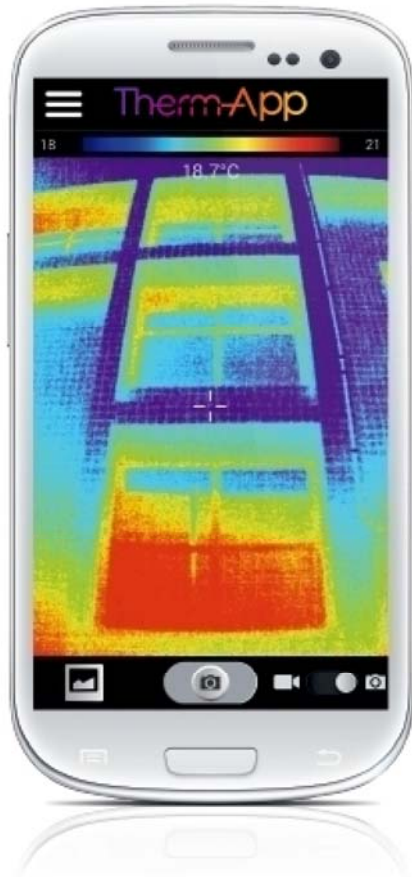

Tailored For Thermography

- Accurate temperature measurements
- Manual and auto temperature scales
- Video and sound recording
- Full thermographic data export
- Professional PC analysis and reporting software
- Digital zoom
- Multiple color palettes
- Line, Spot, High/Low, Area Temperature Measurements
- Customized text and video annotations

Applications